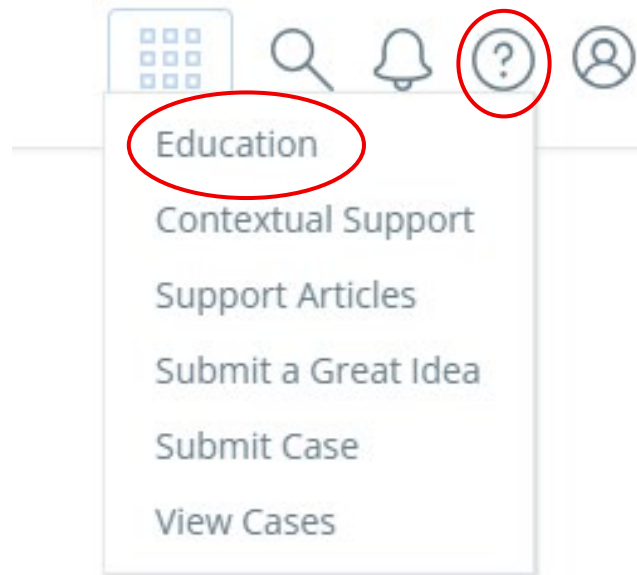

Weekly live training sessions are offered by Black Diamond and can be found under Education -> Dashboard and Learning Paths.

Top right corner:

Top left corner:

On the dashboard page, scroll down to view live training schedule.